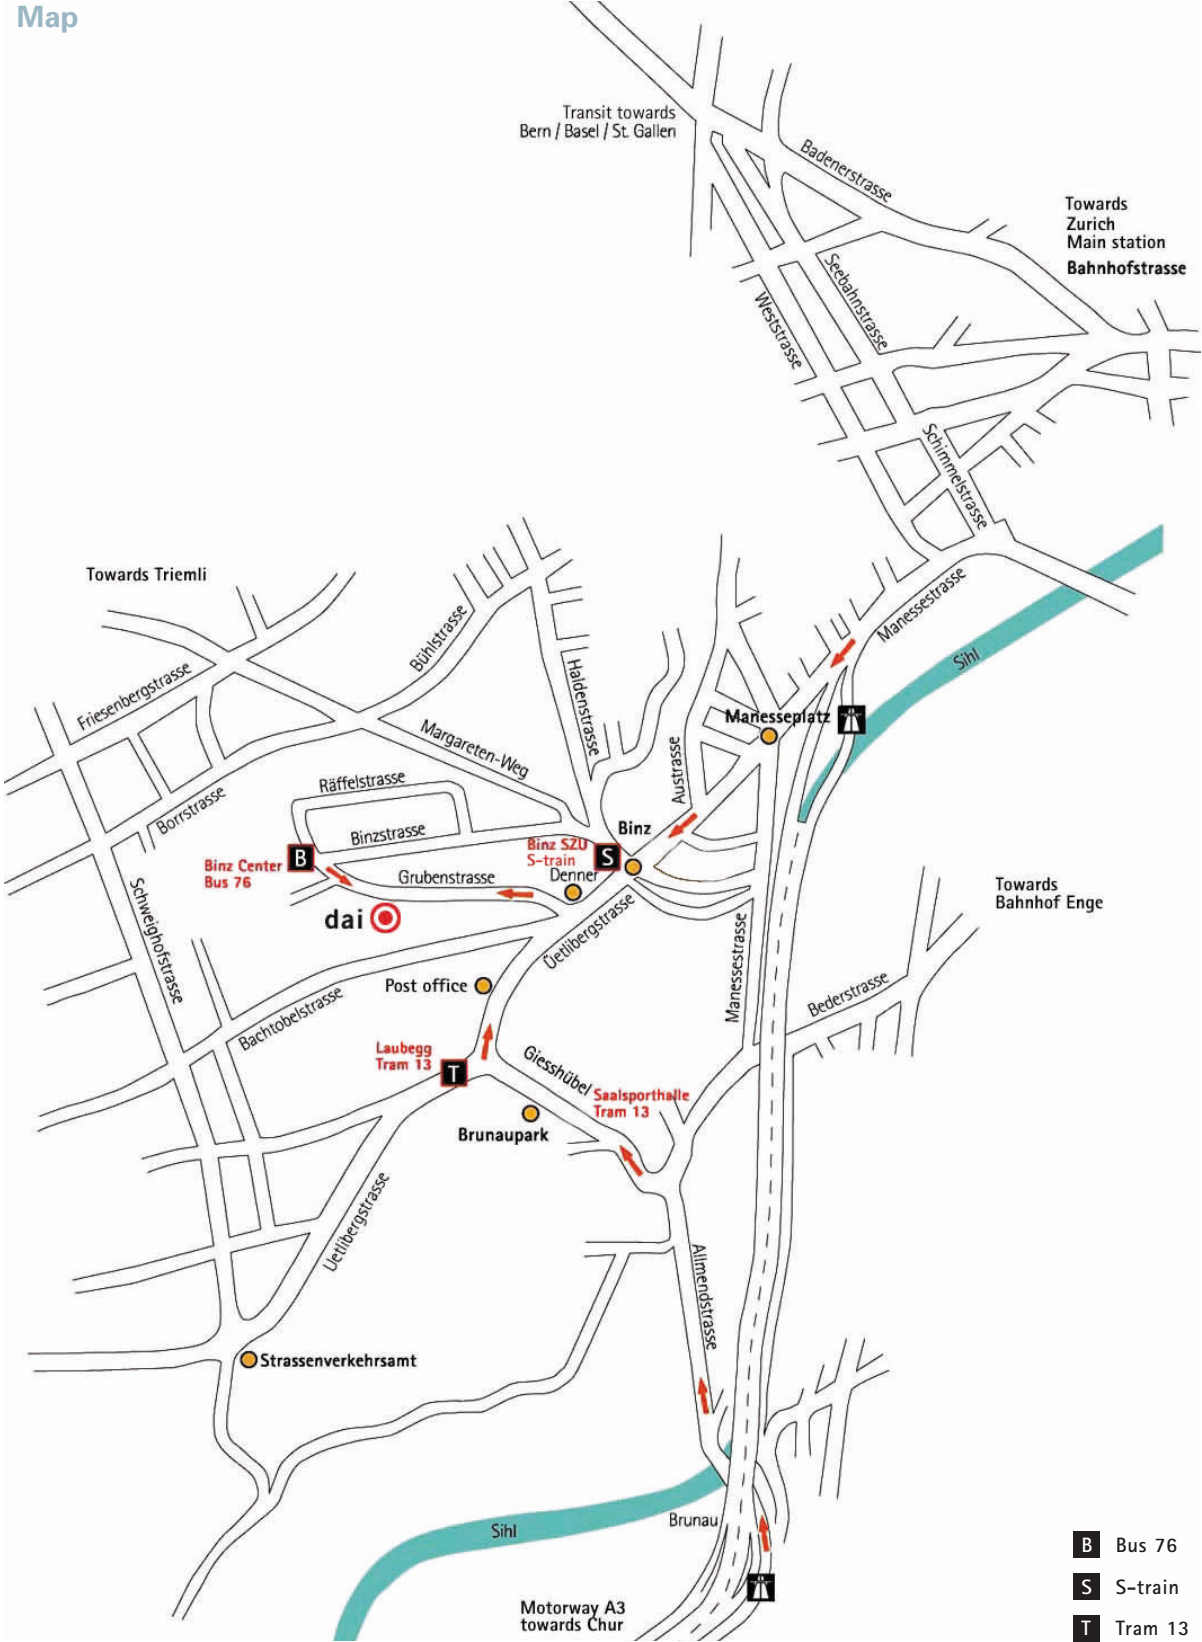

Map

## How to find us

### By means of public transport:

- **from Zurich main station take the S 10-train** towards Triemli/Üetliberg
  - get off at 'Binz'
  - cross the railway lines (Üetlibergstrasse)
  - turn right into Grubenstrasse at 'Denner'
  - after about 800m on the left-hand side (Keystone-building), entrance in the courtyard
- **from Zurich main station take tram no. 13** towards Albisgüetli (stop at beginning of Bahnhofstrasse)
  - get off at 'Laubegg', walk back about 10m
  - turn left into Üetlibergstrasse
  - turn left into Grubenstrasse before 'Denner'
  - after about 800m on the left-hand side (Keystone-building), entrance in the courtyard
- **from railway station Wiedikon take bus no. 76** towards Binz Center
  - get off at 'Binz Center'
  - follow Grubenstrasse (Curve)
  - after about 150m on the right-hand side (Keystone-building), entrance in the courtyard

### By means of private transport:

- **coming from the city/transit:** motorway towards Chur
  - take the right lane before the motorway entrance towards Albisgüetli (Manessestrasse)
  - cross 'Manesseplatz' and the railway lines (Üetlibergstrasse)
  - turn right into Grubenstrasse at 'Denner'
  - after about 800m on the left-hand side (Keystone-building), entrance in the courtyard
- **coming from Chur:** take motorway exit 'Zürich Brunau'
  - keep going straight at the first traffic lights towards Albisgüetli (Allmendstrasse)
  - turn left into Giesshübelstrasse at the second traffic lights
  - drive up Giesshübelstrasse, turn right into Üetlibergstrasse after Shopping Center Brunaupark
  - turn left into Grubenstrasse before 'Denner'
  - after about 800m on the left-hand side (Keystone-building), entrance in the courtyard